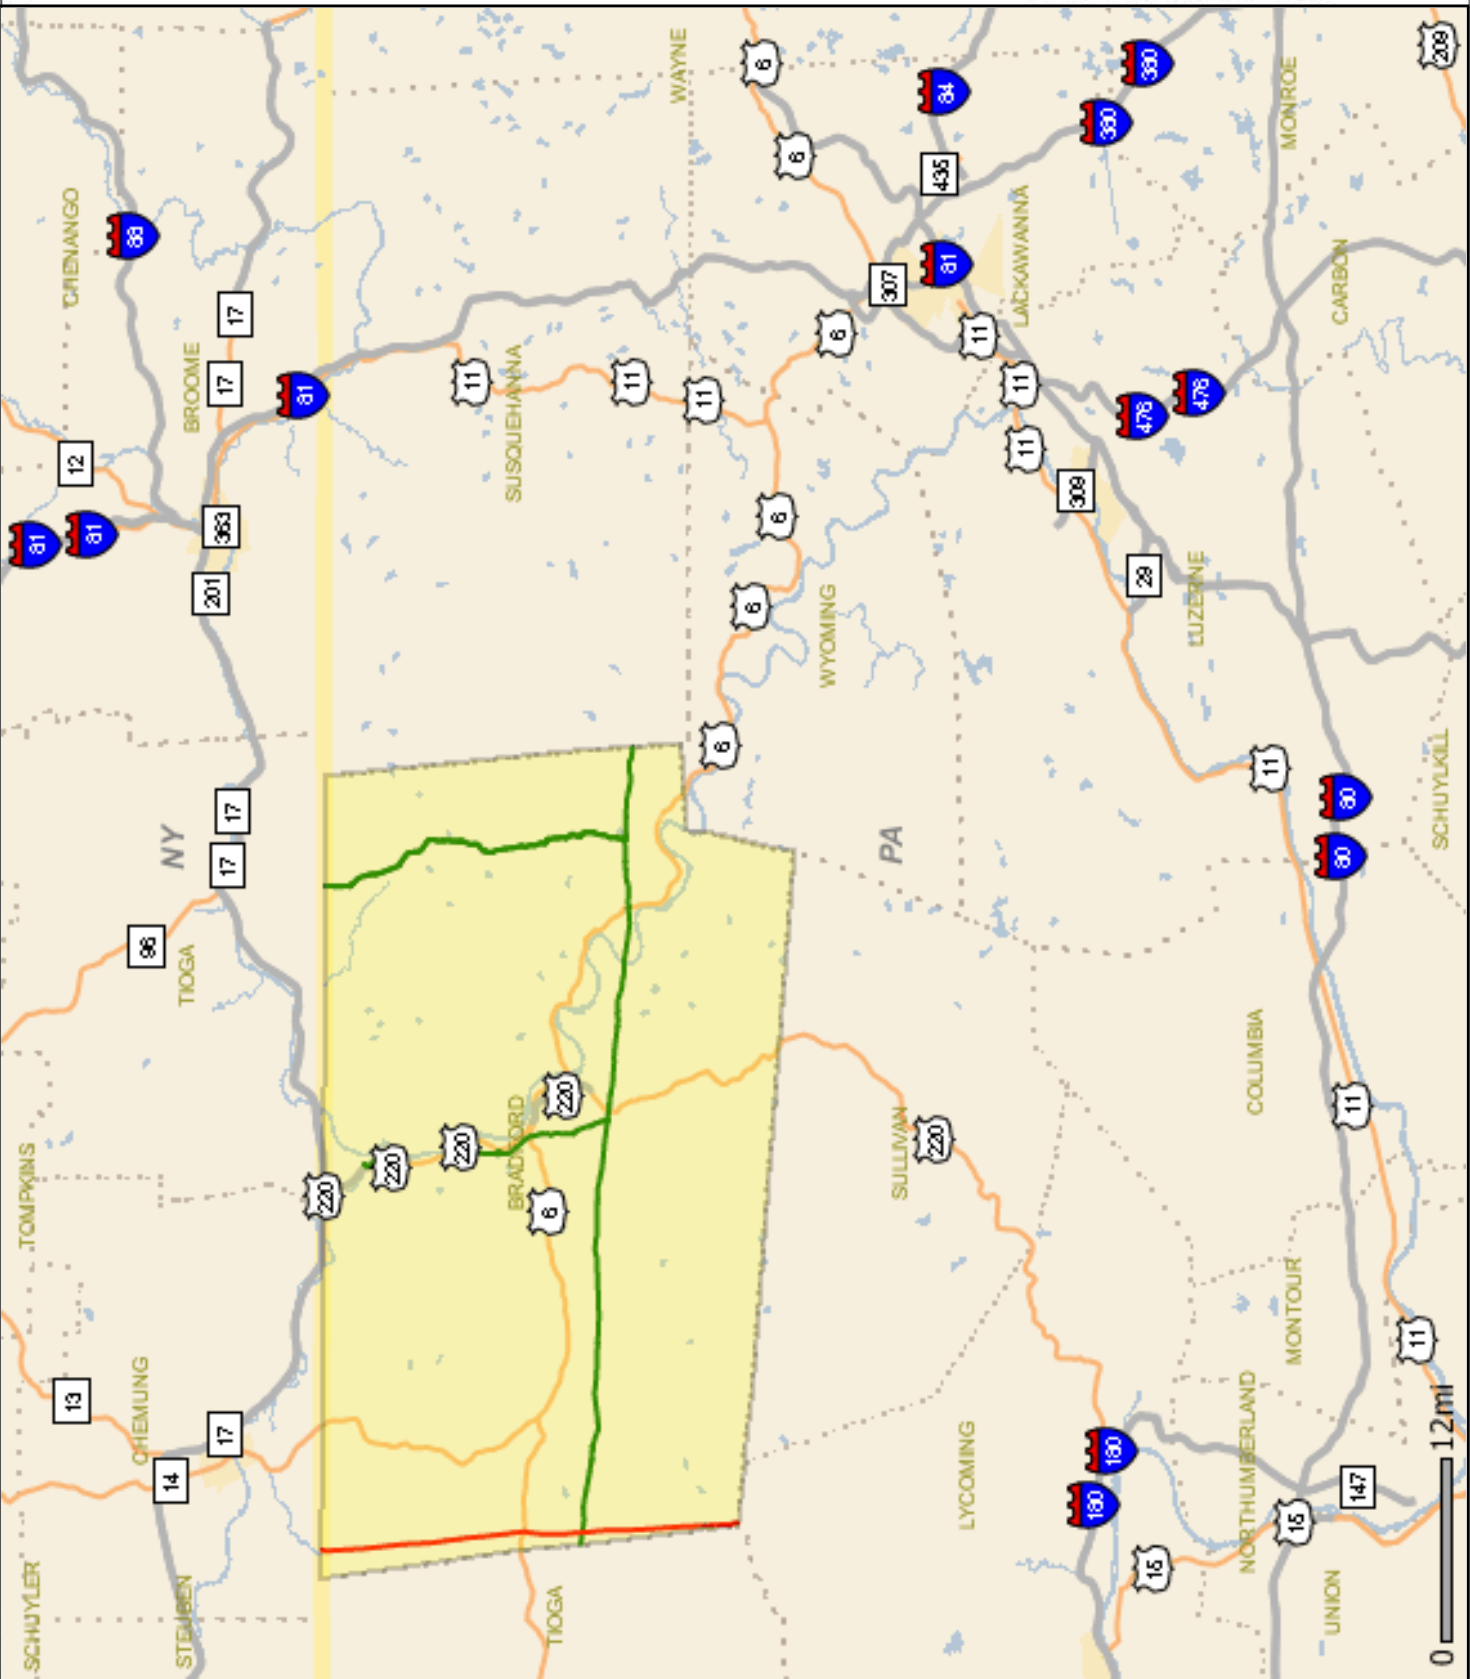

NATIONAL PIPELINE MAPPING SYSTEM

Layer List

NPMS Data

- Gas Transmission
- Hazardous Liquid

Pipelines depicted on this map represent gas and hazardous liquid transmission pipelines only. Gathering and distribution systems are not represented.

This map should never be used as a substitute for contacting a one-call center prior to excavation activities. Please call 811 before any digging occurs.

Questions regarding this map or its contents can be directed to npms-nr@mbakercorp.com.

Projection: Geographic
Datum: NAD83

U.S. Department of Transportation
Pipeline and Hazardous Materials Safety
Administration
National Pipeline Mapping System