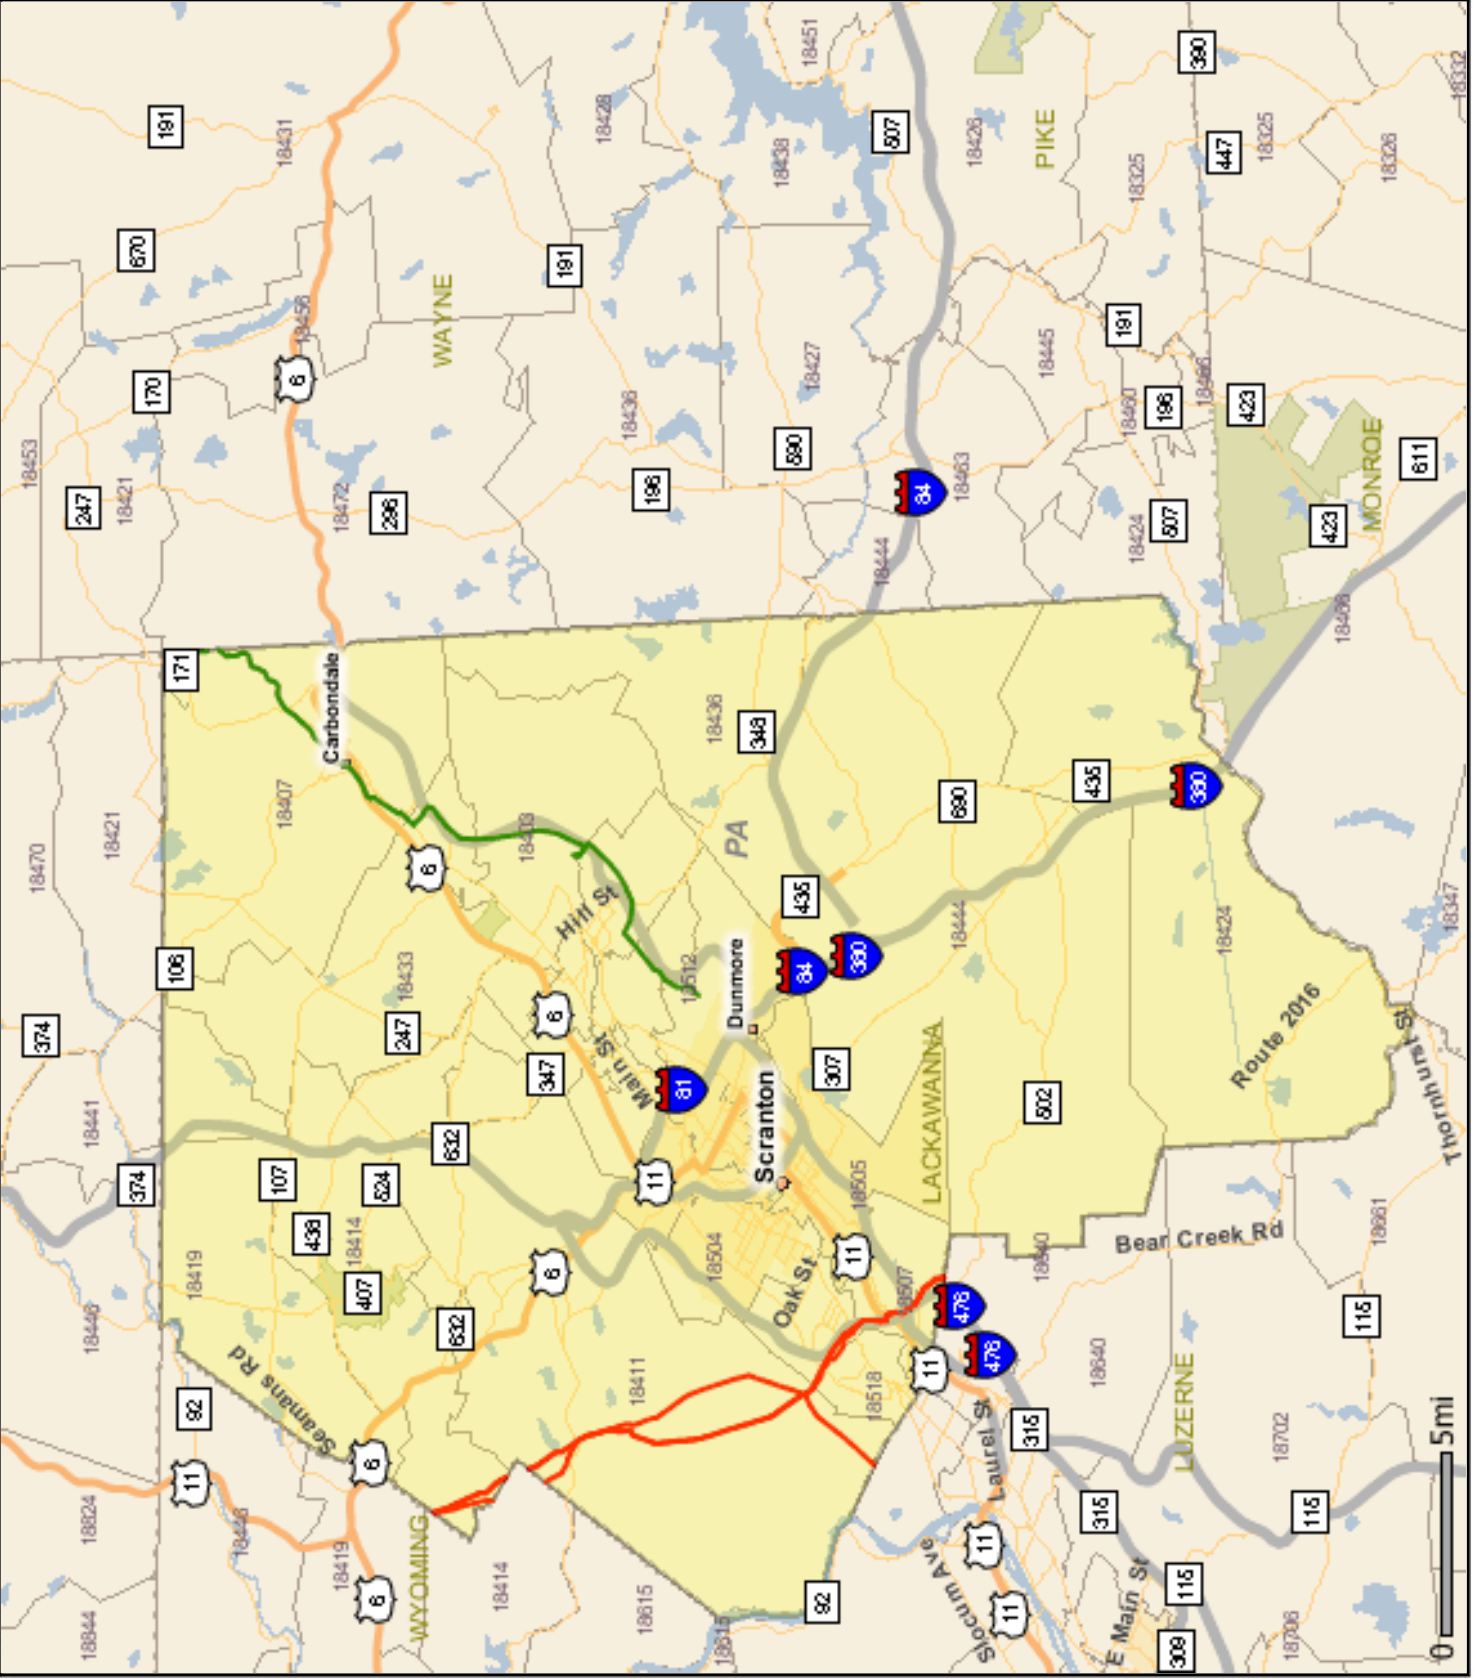

NATIONAL PIPELINE MAPPING SYSTEM

Layer List

NPMS Data

- Gas Transmission
- Hazardous Liquid

Pipelines depicted on this map represent gas and hazardous liquid transmission pipelines only. Gathering and distribution systems are not represented.

Questions regarding this map or its contents can be directed to npms-nr@mbakercorp.com.

Projection: Geographic
Datum: NAD83

U.S. Department of Transportation
Pipeline and Hazardous Materials Safety
Administration
National Pipeline Mapping System