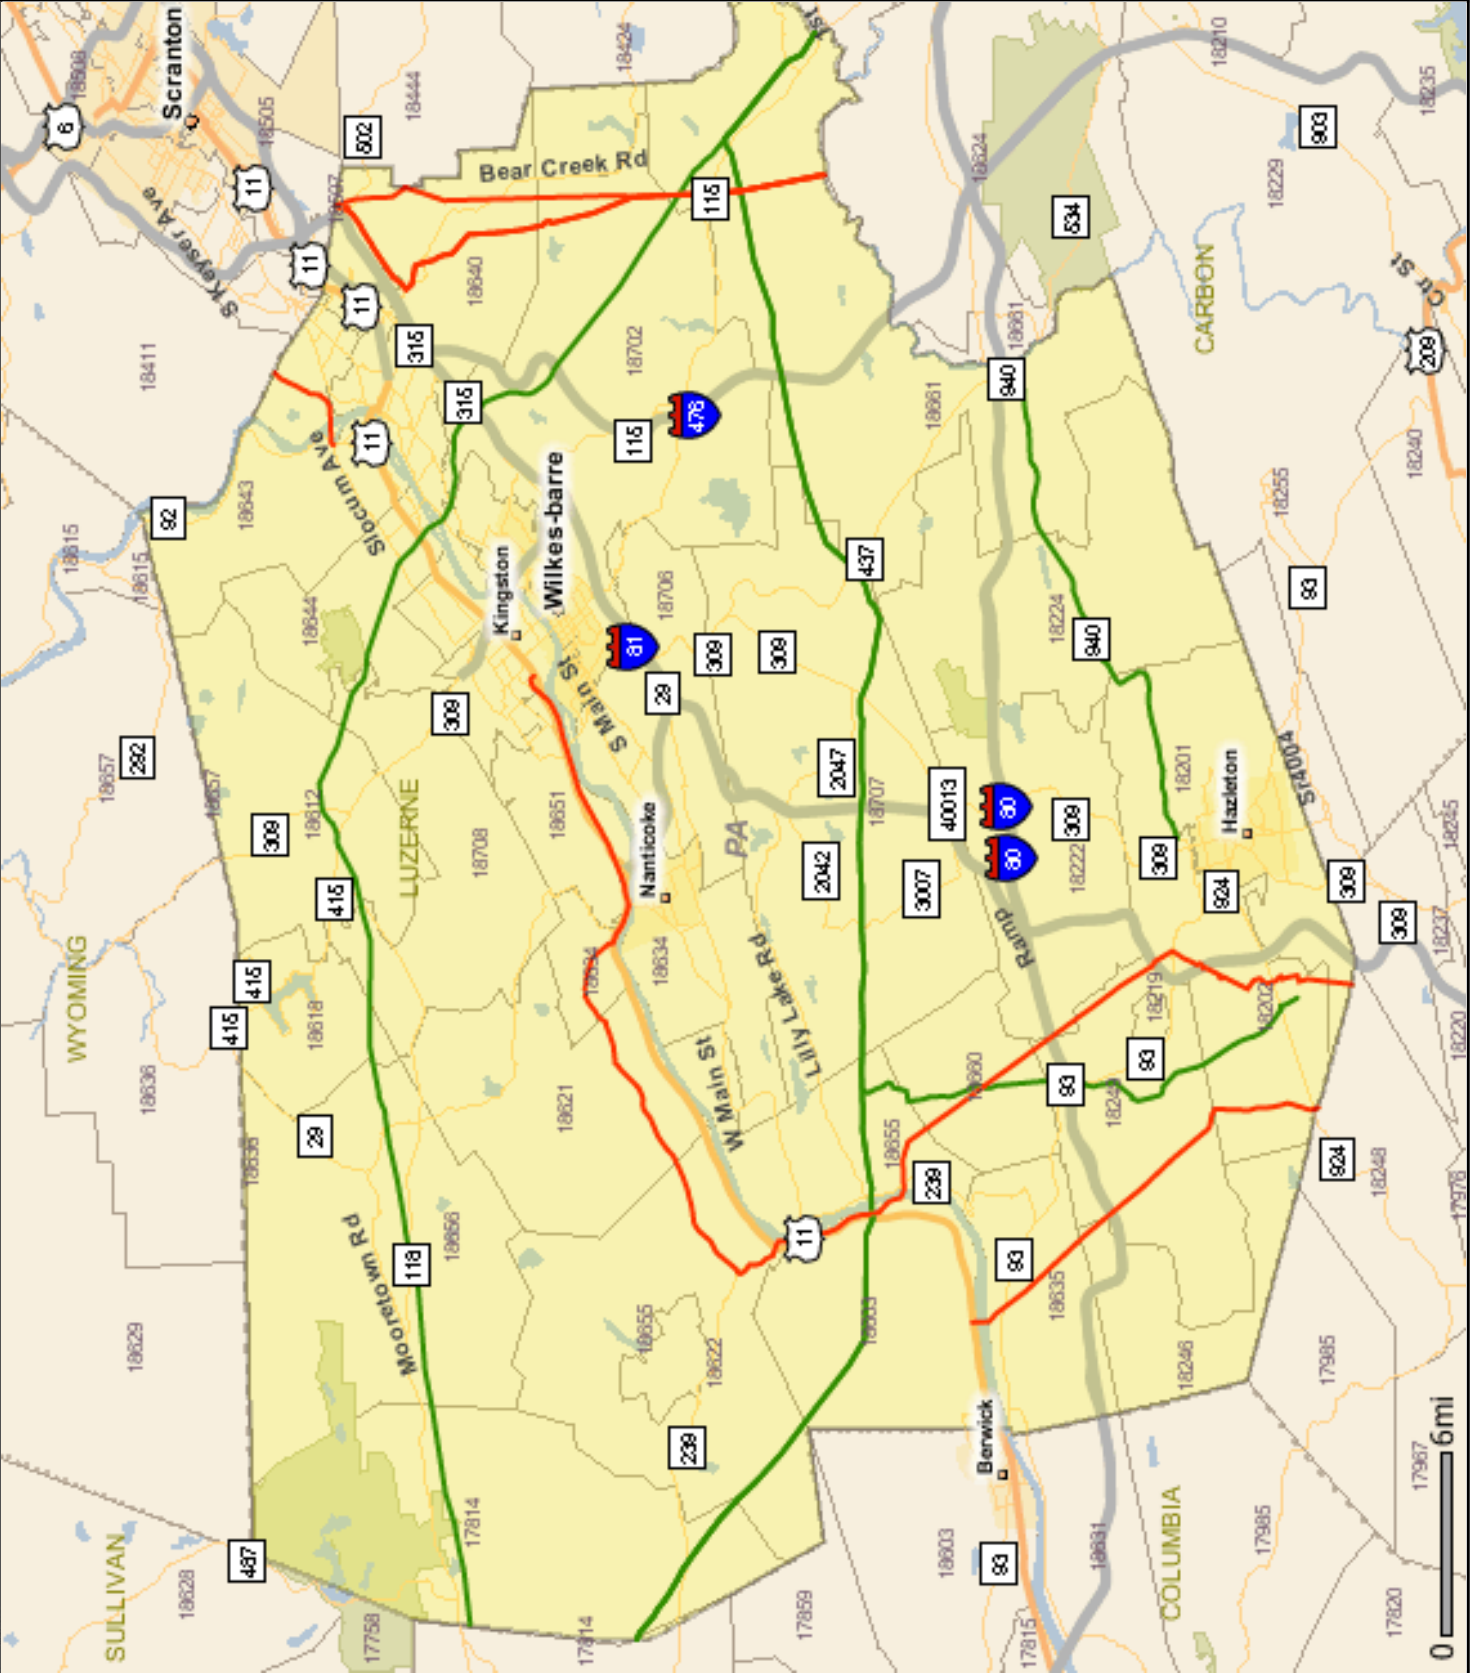

NATIONAL PIPELINE MAPPING SYSTEM

Layer List

NPMS Data

- Gas Transmission
- Hazardous Liquid

Pipelines depicted on this map represent gas and hazardous liquid transmission pipelines only. Gathering and distribution systems are not represented.

Questions regarding this map or its contents can be directed to npms-nr@mbakercorp.com.

Projection: Geographic
Datum: NAD83

U.S. Department of Transportation
Pipeline and Hazardous Materials Safety
Administration
National Pipeline Mapping System