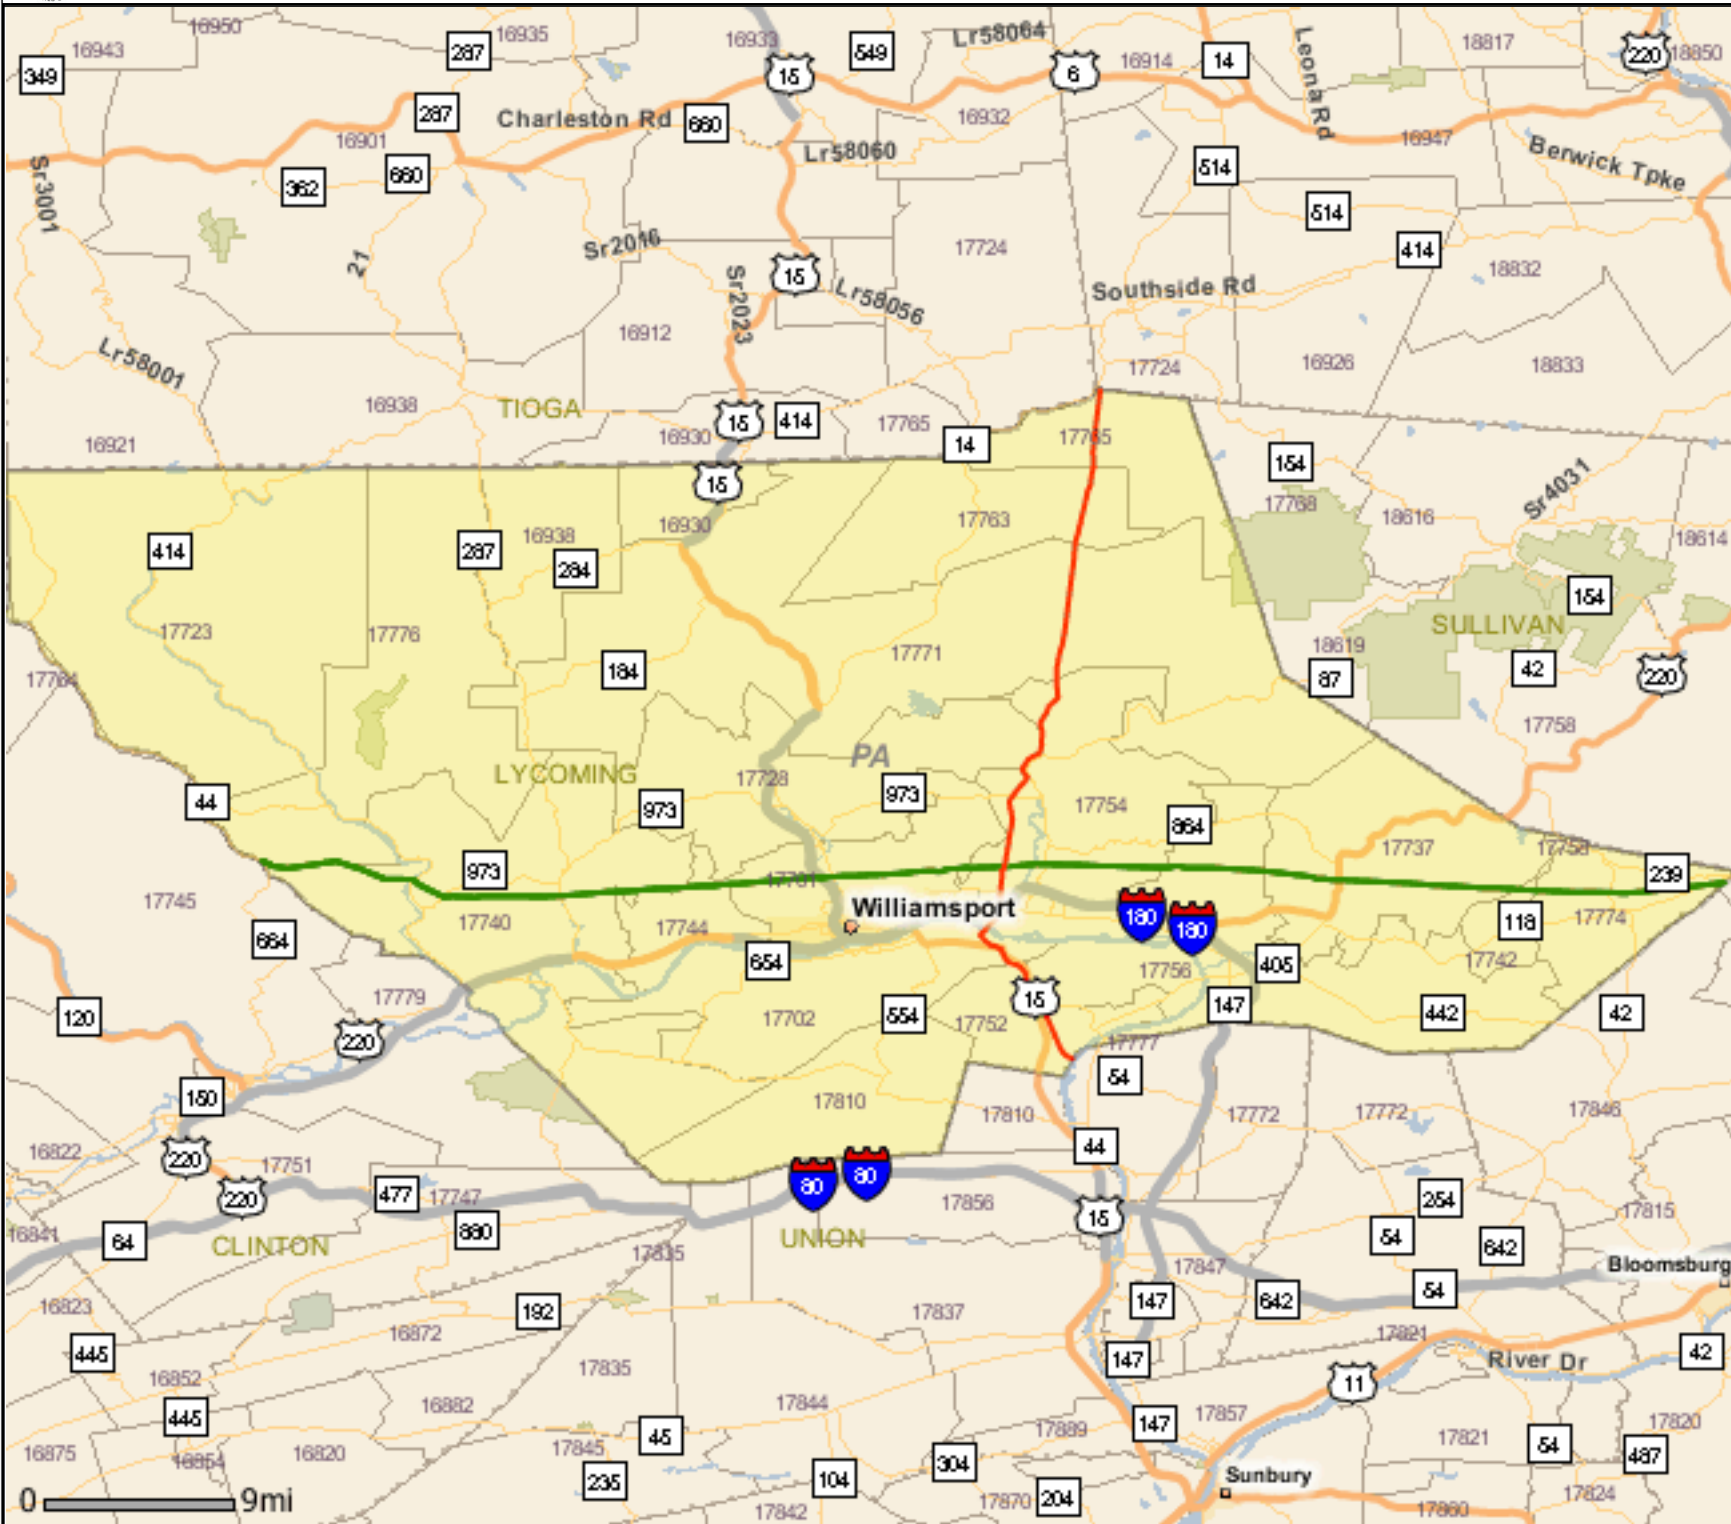

NATIONAL PIPELINE MAPPING SYSTEM

Layer List

NPMS Data

-  Gas Transmission
-  Hazardous Liquid

Pipelines depicted on this map represent gas and hazardous liquid transmission pipelines only. Gathering and distribution systems are not represented.

This map should never be used as a substitute for contacting a one-call center prior to excavation activities. Please call 811 before any digging occurs.

Questions regarding this map or its contents can be directed to npms-nr@mbakercorp.com.

Projection: Geographic
Datum: NAD83

U.S. Department of Transportation
Pipeline and Hazardous Materials Safety Administration
National Pipeline Mapping System