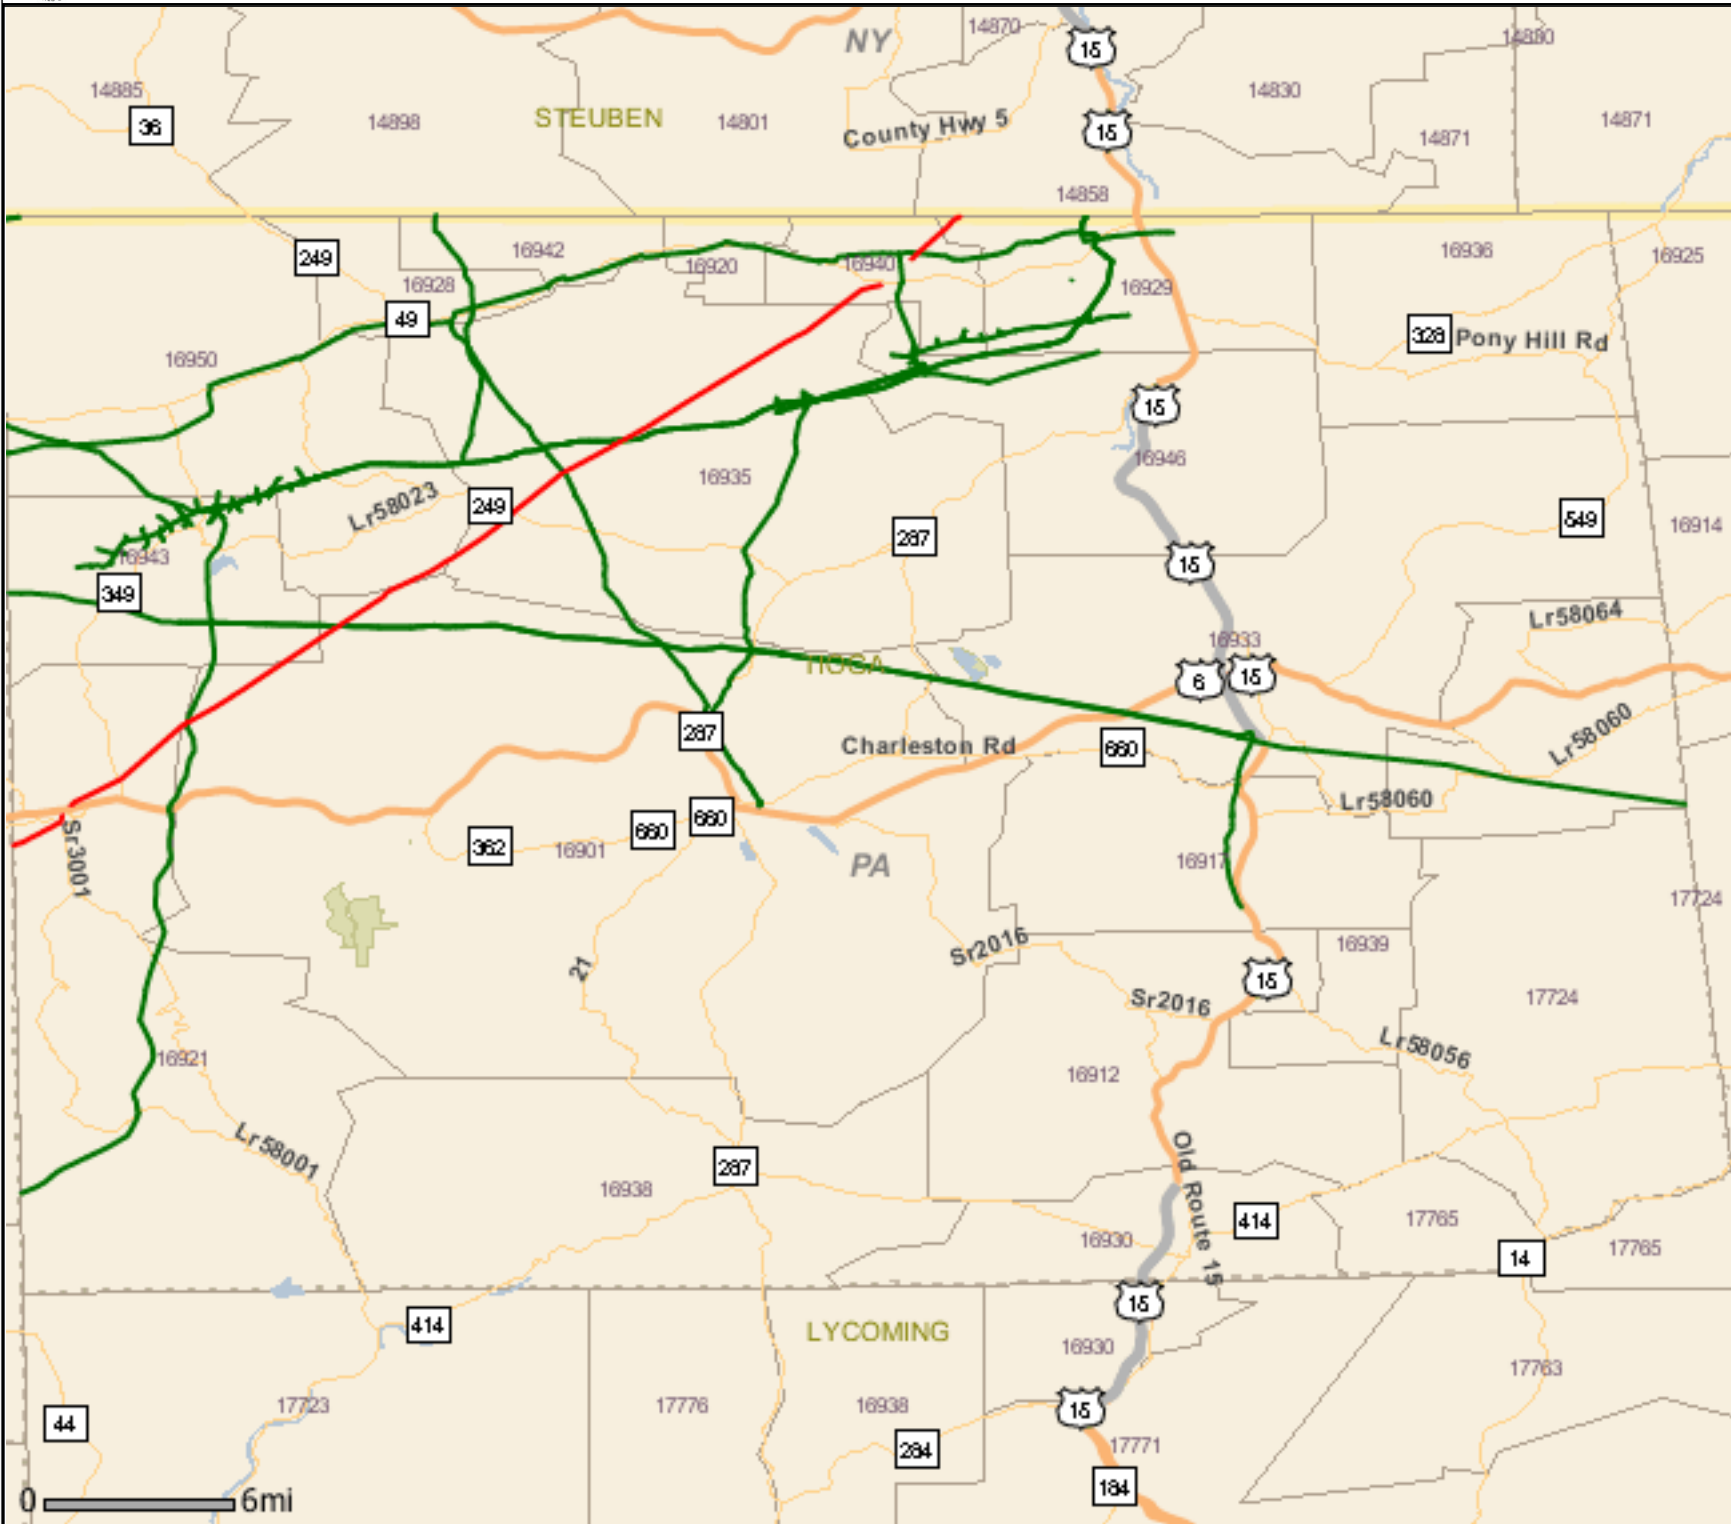

NATIONAL PIPELINE MAPPING SYSTEM

Layer List

NPMS Data

-  Gas Transmission
-  Hazardous Liquid

Pipelines depicted on this map represent gas and hazardous liquid transmission pipelines only. Gathering and distribution systems are not represented.

This map should never be used as a substitute for contacting a one-call center prior to excavation activities. Please call 811 before any digging occurs.

Questions regarding this map or its contents can be directed to npms-nr@mbakercorp.com.

Projection: Geographic
Datum: NAD83

U.S. Department of Transportation
Pipeline and Hazardous Materials Safety Administration
National Pipeline Mapping System